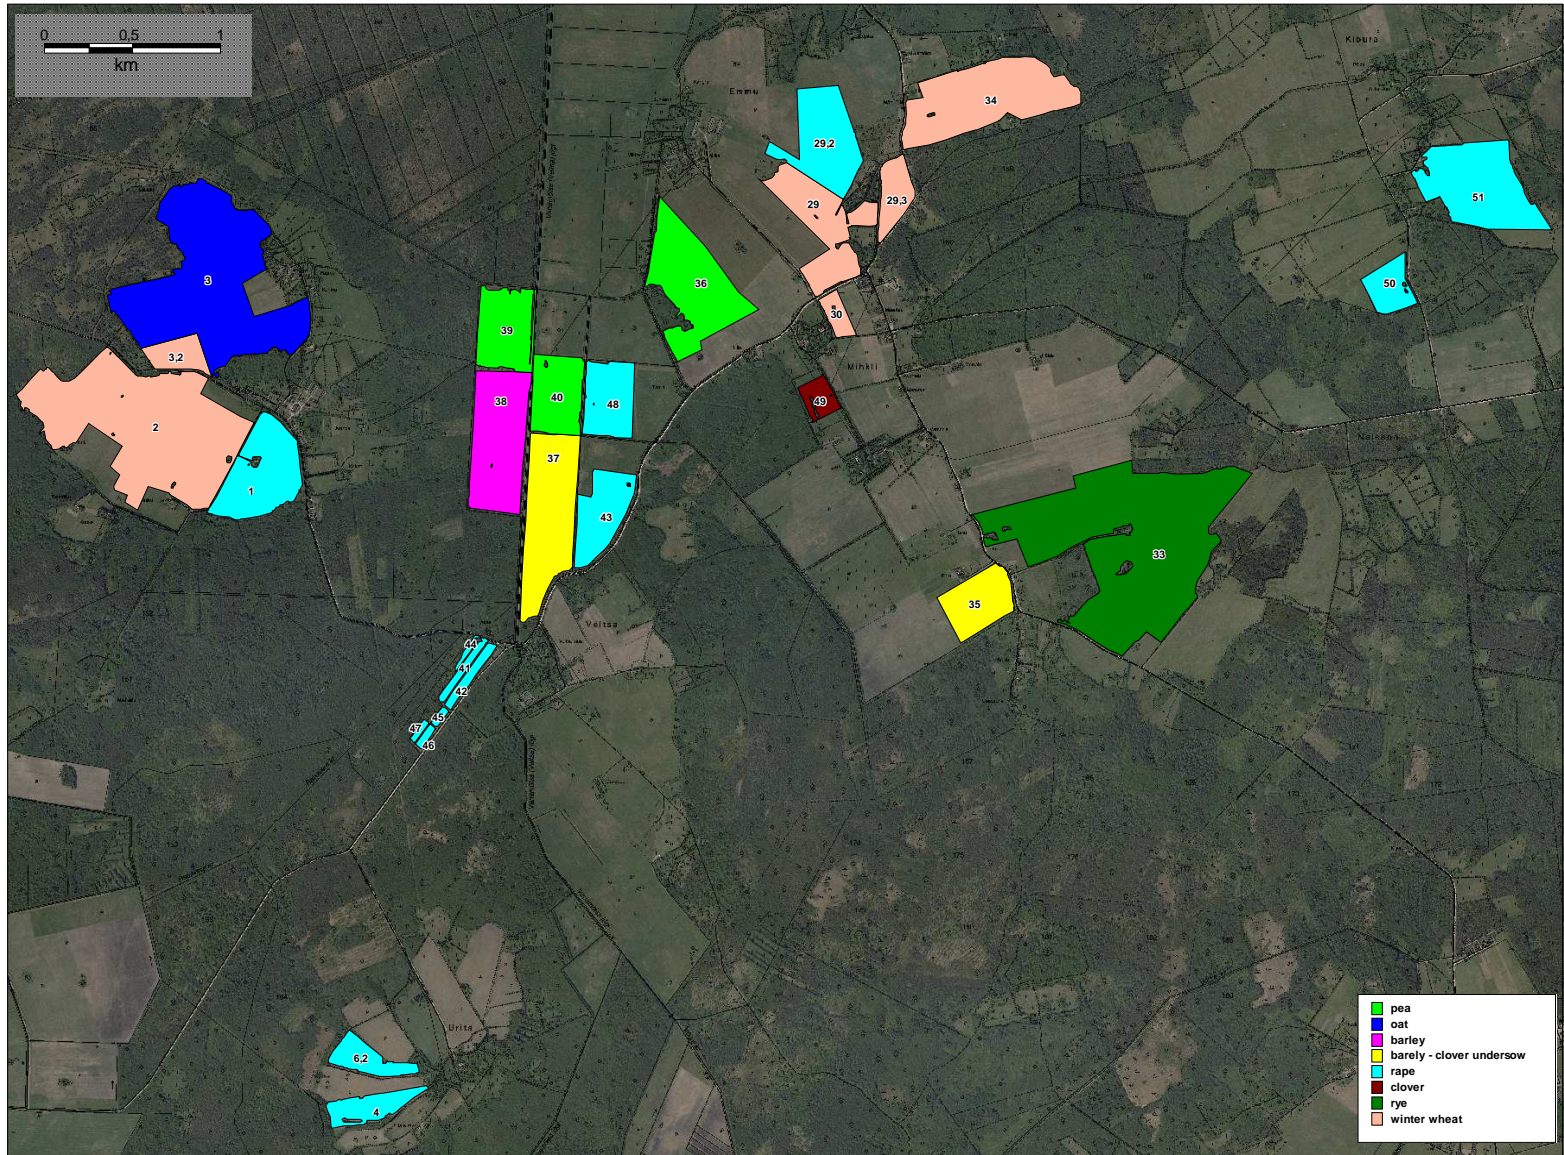

## **TARVAMÄE FARM**

- **Owner of the farm is Ego Siig.**
- **After graduation in 1992 Ego and his brother decided to start farming and began to cultivate 7 ha of land. That's the starting point for Tarvamäe Farm.**
- **Tarvamäe Farm is specialized in arable and energy crop production. Nowadays, also businesses in forestry, fishery and in machinery form a significant part of farm's income.**
- **The total area of the farm is 488 ha (in 2008) and only arable crops (rape, pea, winter wheat, barley, oat with under-sown clover) are grown.**
- **Energy crops (oil-seed rape) are grown on 103 ha of land.**
- **Soils with high organic matter content (peat soils - Histosols by WRB) cover 15% of his agricultural land. Peat soils are rarely used for arable crops in Europe.**
- **Subsidies in 2008: single area payment support, AE support (environmentally friendly production scheme), less-favoured area support, support for growing energy crops and other non-area based supports.**